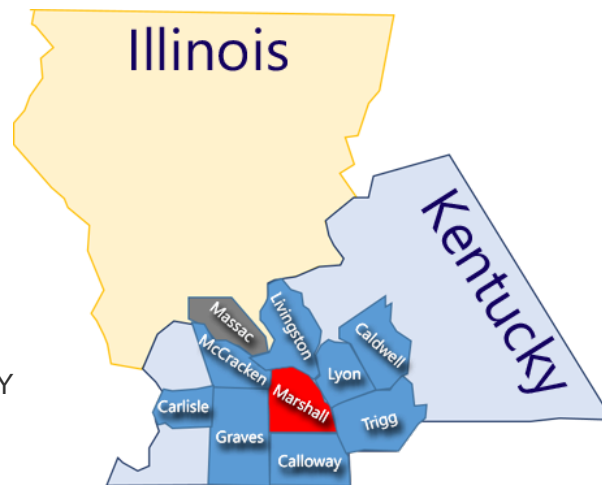

Marshall County Economic Development

Workforce Profile

Marshall County Labor Shed

The Marshall County Labor Shed consists of 10 counties in Western Kentucky and Southern Illinois and has a population of 239,068 people. The 10 counties which comprise the labor shed are:

-

Marshall County, KY

- Calloway County, KY
- McCracken County, KY
- Graves County, KY
- Carlisle County, KY
- Caldwell County, KY
- Livingston County, KY
- Trigg County, KY
- Lyon County, KY
- Massac County, IL

Skilled Labor

Our 10-County Labor Shed Region is home to the following skilled workers:

- 2,449 Heavy & Tractor-Trailer Truck Drivers
- 1,945 Laborers & Freight, Stock, and Material Movers
- 817 Captains, Mates, & Pilots of Water Vessels
- 758 Team Assemblers
- 604 Light Truck or Delivery Services Drivers
- 593 Industrial Machinery Mechanics
- 591 Machinists
- 589 Electricians
- 584 Sailors & Marine Oilers
- 536 First-Line Supervisors of Production & Operating Workers
- 508 Assemblers & Fabricators
- 499 Welders
- 497 Industrial Truck & Tractor Operators
- 417 Packers & Packagers, Hand
- 386 Plumbers, Pipefitters, & Steamfitters