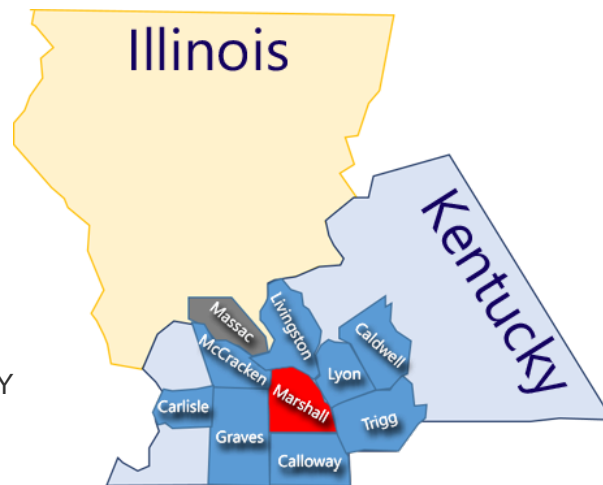

Marshall County Economic Development

Workforce Profile

Marshall County Labor Shed

The Marshall County Labor Shed consists of 10 counties in Western Kentucky and Southern Illinois and has a population of 239,068 people. The 10 counties which comprise the labor shed are:

-

Marshall County, KY

- Calloway County, KY
- McCracken County, KY
- Graves County, KY
- Carlisle County, KY
- Caldwell County, KY
- Livingston County, KY
- Trigg County, KY
- Lyon County, KY
- Massac County, IL

Skilled Labor

Our 10-County Labor Shed Region is home to the following skilled workers:

- 2,449 Heavy & Tractor-Trailer Truck Drivers
- 1,945 Laborers & Freight, Stock, and Material Movers
- 817 Captains, Mates, & Pilots of Water Vessels
- 758 Team Assemblers
- 604 Light Truck or Delivery Services Drivers
- 593 Industrial Machinery Mechanics
- 591 Machinists
- 589 Electricians
- 584 Sailors & Marine Oilers
- 536 First-Line Supervisors of Production & Operating Workers
- 508 Assemblers & Fabricators
- 499 Welders
- 497 Industrial Truck & Tractor Operators
- 417 Packers & Packagers, Hand
- 386 Plumbers, Pipefitters, & Steamfitters