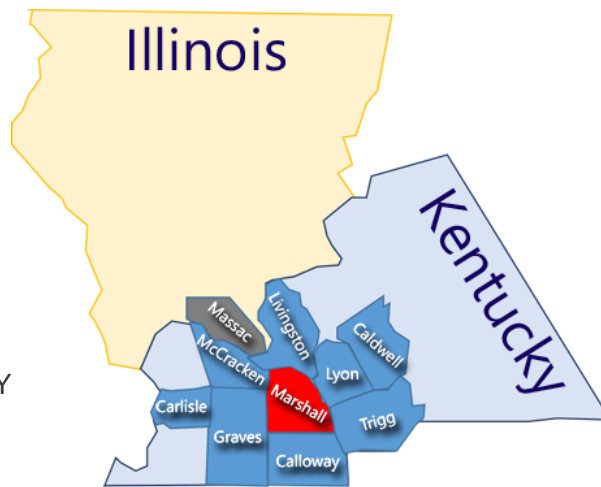

Marshall County Economic Development

Workforce Profile

Marshall County Labor Shed

The Marshall County Labor Shed consists of 10 counties in Western Kentucky and Southern Illinois and has a population of 239,068 people. The 10 counties which comprise the labor shed are:

-

Marshall County, KY

- Calloway County, KY
- McCracken County, KY
- Graves County, KY
- Carlisle County, KY
- Caldwell County, KY
- Livingston County, KY
- Trigg County, KY
- Lyon County, KY
- Massac County, IL

Skilled Labor

Our 10-County Labor Shed Region is home to the following skilled workers:

- 2,449 Heavy & Tractor-Trailer Truck Drivers
- 1,945 Laborers & Freight, Stock, and Material Movers
- 817 Captains, Mates, & Pilots of Water Vessels
- 758 Team Assemblers
- 604 Light Truck or Delivery Services Drivers
- 593 Industrial Machinery Mechanics
- 591 Machinists
- 589 Electricians
- 584 Sailors & Marine Oilers
- 536 First-Line Supervisors of Production & Operating Workers
- 508 Assemblers & Fabricators
- 499 Welders
- 497 Industrial Truck & Tractor Operators
- 417 Packers & Packagers, Hand
- 386 Plumbers, Pipefitters, & Steamfitters