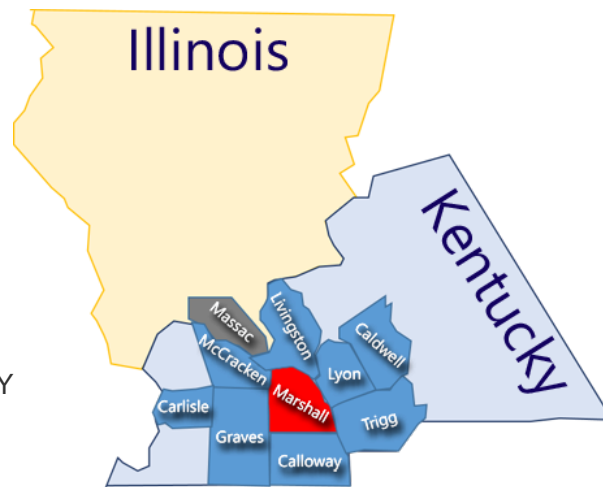

# Marshall County Economic Development

## Workforce Profile

### Marshall County Labor Shed

The Marshall County Labor Shed consists of 10 counties in Western Kentucky and Southern Illinois and has a population of 239,068 people. The 10 counties which comprise the labor shed are:

- 

Marshall County, KY

- Calloway County, KY
- McCracken County, KY
- Graves County, KY
- Carlisle County, KY
- Caldwell County, KY
- Livingston County, KY
- Trigg County, KY
- Lyon County, KY
- Massac County, IL